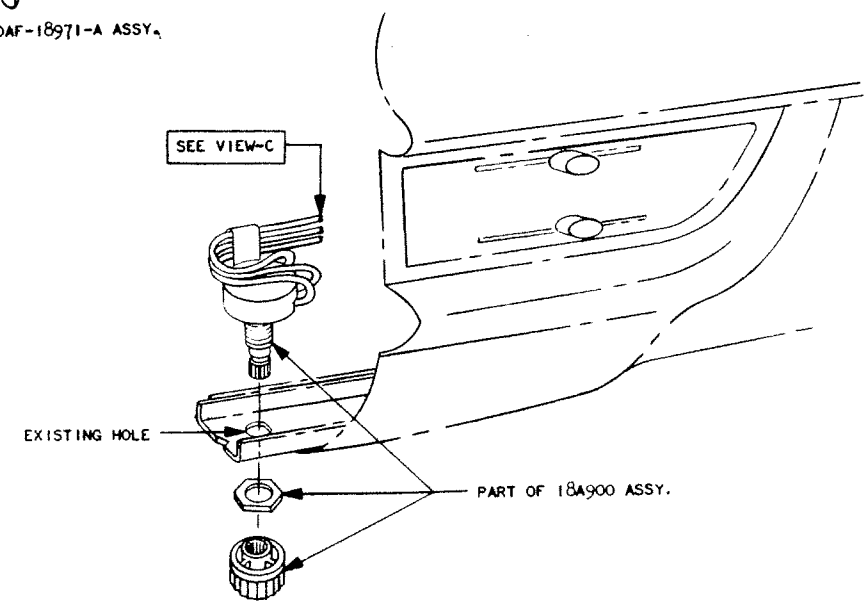

VIEW SHOWN FOR ALL MODELS EXCEPT 59 & 71  
(FOR MODELS 59 & 71, SEE SHEET-2)

VIEW-A

VIEW-C

VIEW-D

FOR ROUTING OF 18A900 ASSY.  
ON MODELS WITH REAR SEAT RISER  
SEE VIEW-E

VIEW-B

ROUTING OF 18A900 ASSY. ON  
MODELS WITH REAR SEAT RISER

VIEW-E

COAF-18875-B KIT - RADIO REAR SEAT SPEAKER CONSISTS OF:		
PART NUMBER	PART NAME	REQD.
COAF-18A900-A	WIRING ASSY. - RADIO RECEIVER TO REAR SEAT SPEAKER	1
COAF-1897B-AW	GRILLE ASSY. - RADIO REAR SEAT SPEAKER	1
COAF-18821-AW	SCREEN ASSY. - REAR SEAT SPEAKER	1
372036-57	NUT - #8-32 WING	4
COAF-18971-A	SPEAKER ASSY. - RADIO REAR SEAT	1
COAF-19015-A	GASKET - RADIO REAR SEAT SPEAKER	1
IS.406	INSTALLATION SHEET (3-SHEETS)	1